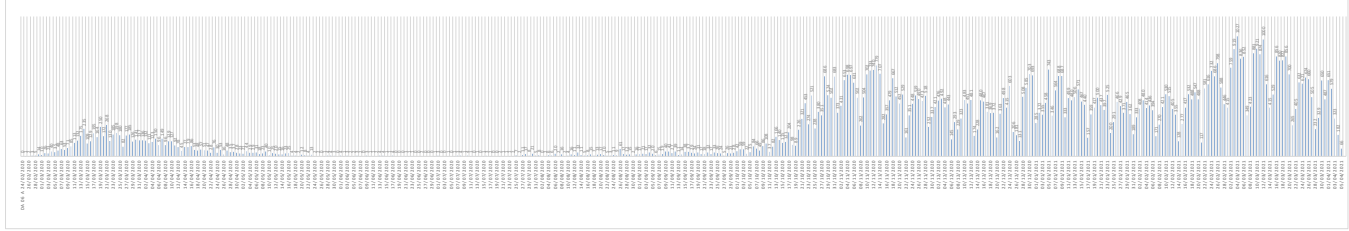

CAMPIONI POSITIVI GIORNALIERI NUOVE DIAGNOSI PER SARS-COV-2